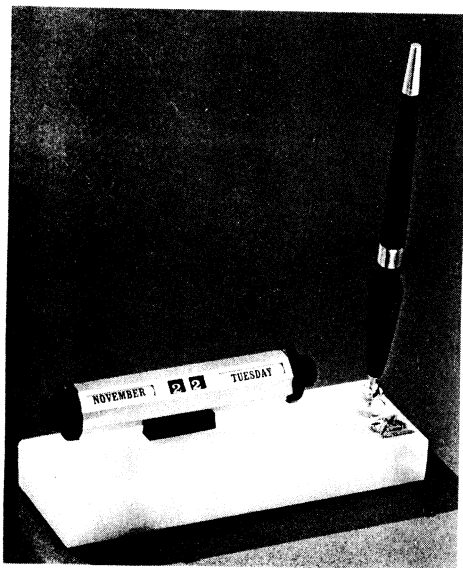

256PC - PEN BASE — ROLL CALENDAR
OCTAGONAL